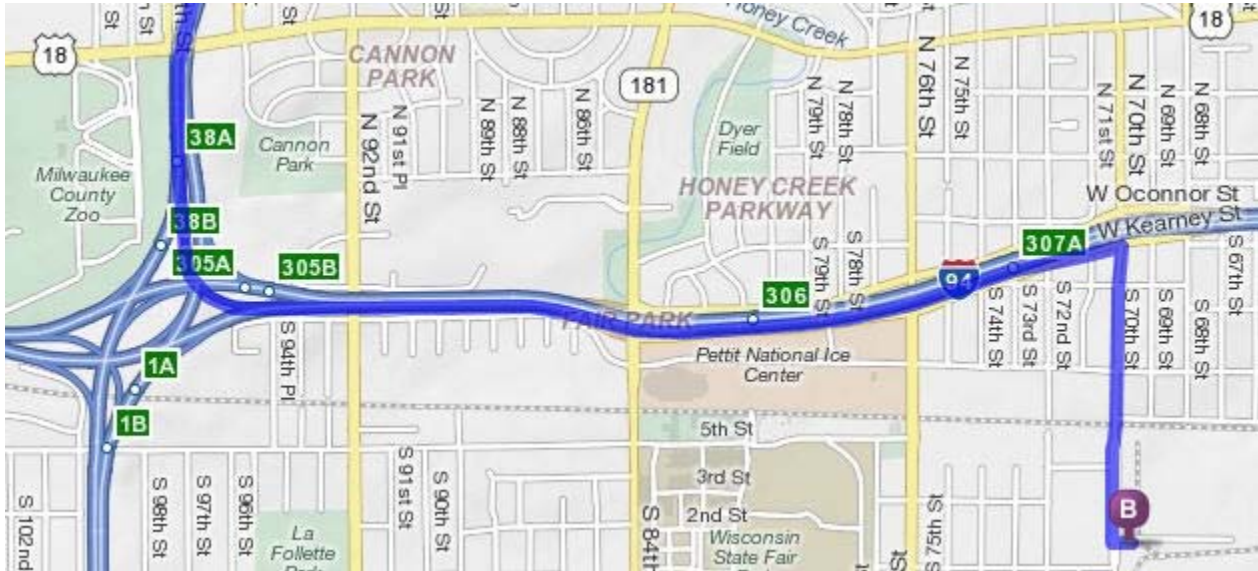

Directions to Compuware

6737 West Washington Street
 West Allis, WI 53214
 (414) 773-6800

From the North:

	4. Merge onto I-94 E via EXIT 38A on the LEFT toward MILWAUKEE.	Go 1.8 Mi
	5. Take EXIT 307A toward 68 TH ST / 70 TH ST.	Go 0.1 Mi
	6. Stay STRAIGHT to go onto W KEARNEY ST.	Go 0.07 Mi
	7. Take the 1st RIGHT onto S 70TH ST. <i>If you reach S 69TH ST you've gone a little too far</i>	Go 0.6 Mi
	8. Turn LEFT onto W WASHINGTON ST. <i>W WASHINGTON ST is 0.1 miles past W WALKER ST</i>	Go 0.03 Mi
	9. 6737 W WASHINGTON ST is on the RIGHT. <i>If you reach the end of W WASHINGTON ST you've gone about 0.1 miles too far</i>	Go 0.01 Mi
	6737 W Washington St West Allis, WI 53214-5647	15.5 mi

From the West:

	5. Take EXIT 307A toward 68 TH ST / 70 TH ST.	Go 0.1 Mi
	6. Stay STRAIGHT to go onto W KEARNEY ST.	Go 0.07 Mi
	7. Take the 1st RIGHT onto S 70TH ST. <i>If you reach S 69TH ST you've gone a little too far</i>	Go 0.6 Mi
	8. Turn LEFT onto W WASHINGTON ST. <i>W WASHINGTON ST is 0.1 miles past W WALKER ST</i>	Go 0.03 Mi
	9. 6737 W WASHINGTON ST is on the RIGHT. <i>If you reach the end of W WASHINGTON ST you've gone about 0.1 miles too far</i>	Go 0.01 Mi
	6737 W Washington St West Allis, WI 53214-5647	13.2 mi

From the East:

4. Take the 68TH ST exit, EXIT 307A, toward 70TH ST.

Go 0.2 Mi

5. ramp becomes W OCONNOR ST.

Go 0.10 Mi

6. Turn LEFT onto S 70TH ST.
S 70TH ST is just past N 69TH ST

Go 0.6 Mi

7. Turn LEFT onto W WASHINGTON ST.
W WASHINGTON ST is 0.1 miles past W WALKER ST