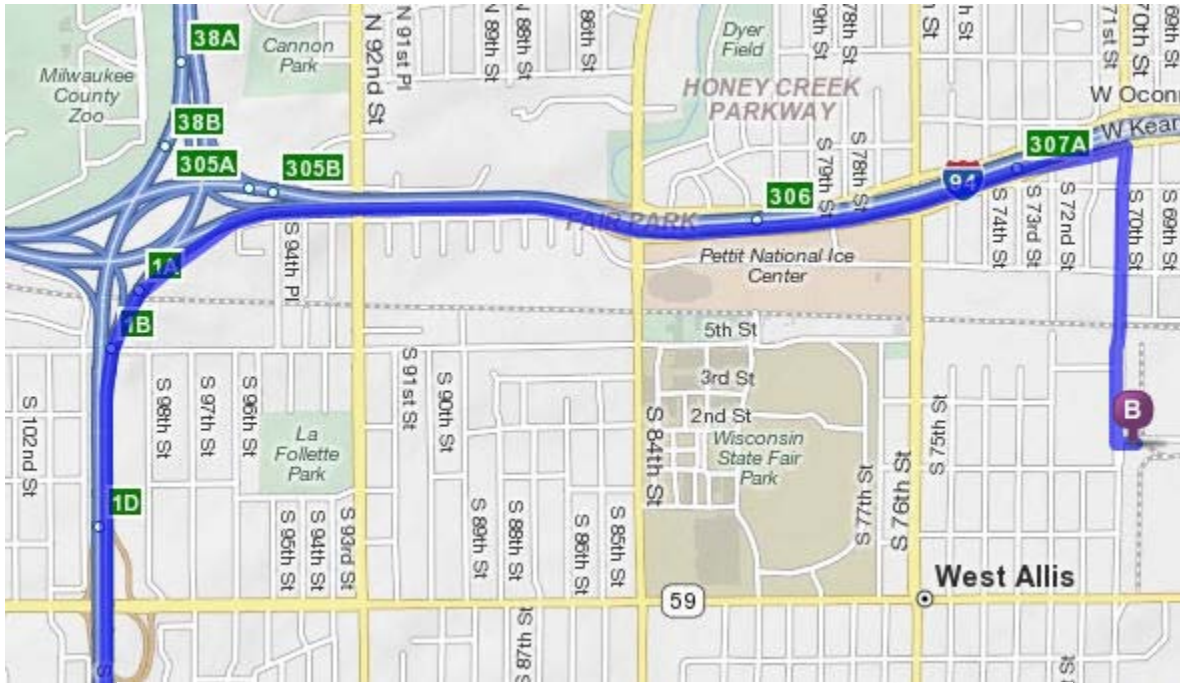

From the West:

	5. Take EXIT 307A toward 68 TH ST / 70 TH ST.	Go 0.1 Mi
	6. Stay STRAIGHT to go onto W KEARNEY ST.	Go 0.07 Mi
	7. Take the 1st RIGHT onto S 70TH ST. <i>If you reach S 69TH ST you've gone a little too far</i>	Go 0.6 Mi
	8. Turn LEFT onto W WASHINGTON ST. <i>W WASHINGTON ST is 0.1 miles past W WALKER ST</i>	Go 0.03 Mi
	9. 6737 W WASHINGTON ST is on the RIGHT. <i>If you reach the end of W WASHINGTON ST you've gone about 0.1 miles too far</i>	Go 0.01 Mi
	6737 W Washington St West Allis, WI 53214-5647	13.2 mi

From the East:

4. Take the 68TH ST exit, EXIT 307A, toward 70TH ST.

Go 0.2 Mi

5. ramp becomes W OCONNOR ST.

Go 0.10 Mi

6. Turn LEFT onto S 70TH ST.
S 70TH ST is just past N 69TH ST

Go 0.6 Mi

7. Turn LEFT onto W WASHINGTON ST.
W WASHINGTON ST is 0.1 miles past W WALKER ST

Go 0.03 Mi

8. 6737 W WASHINGTON ST is on the RIGHT.
If you reach the end of W WASHINGTON ST you've gone about 0.1 miles too far

Go 0.01 Mi

6737 W Washington St
West Allis, WI 53214-5647

5.7 mi

From the South:

	5. Merge onto I-94 E via EXIT 1A toward MILWAUKEE.	Go 1.7 Mi
	6. Take EXIT 307A toward 68 TH ST / 70 TH ST.	Go 0.1 Mi
	7. Stay STRAIGHT to go onto W KEARNEY ST.	Go 0.07 Mi
	8. Take the 1st RIGHT onto S 70TH ST. <i>If you reach S 69TH ST you've gone a little too far</i>	Go 0.6 Mi
	9. Turn LEFT onto W WASHINGTON ST. <i>W WASHINGTON ST is 0.1 miles past W WALKER ST</i>	Go 0.03 Mi
	10. 6737 W WASHINGTON ST is on the RIGHT. <i>If you reach the end of W WASHINGTON ST you've gone about 0.1 miles too far</i>	Go 0.01 Mi
	6737 W Washington St West Allis, WI 53214-5647	8.9 mi